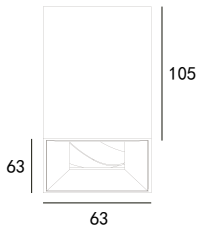

Surface Ceiling Downlight ATRIA

white grey black

224 137
LED Power **Colour Temp** **Luminous**
5W 2700/3000K 513lm
4000/5000K 513lm

LIGHT DISTRIBUTION

For 3000k

224 140
LED Power **Colour Temp** **Luminous**
8W 2700/3000K 754lm
4000/5000K 754lm

LIGHT DISTRIBUTION

For 3000k

224 141
LED Power **Colour Temp** **Luminous**
10.7W 2700/3000K 1261lm
4000/5000K 1261lm
6W_{CWD} 1800~3000K 518lm