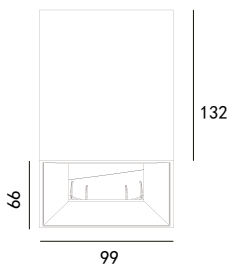

Surface Ceiling Downlight ATRIA

white grey black

224 137
LED Power **Colour Temp** **Luminous**
5W 2700/3000K 513lm
4000/5000K 513lm

LIGHT DISTRIBUTION

For 3000k

224 140
LED Power **Colour Temp** **Luminous**
8W 2700/3000K 754lm
4000/5000K 754lm

LIGHT DISTRIBUTION

For 3000k

224 141
LED Power **Colour Temp** **Luminous**
10.7W 2700/3000K 1261lm
4000/5000K 1261lm
6W_{CWD} 1800~3000K 518lm