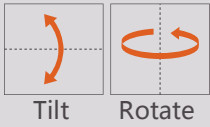

Surface Ceiling Downlight ATRIA

white grey black

224 137
LED Power **Colour Temp** **Luminous**
5W 2700/3000K 513lm
4000/5000K 513lm

LIGHT DISTRIBUTION

For 3000k

224 140
LED Power **Colour Temp** **Luminous**
8W 2700/3000K 754lm
4000/5000K 754lm