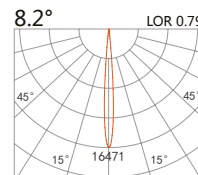

Surface Ceiling Downlight ATRIA

white grey black

224 137
LED Power **Colour Temp** **Luminous**
5W 2700/3000K 513lm
4000/5000K 513lm

LIGHT DISTRIBUTION

For 3000k

224 140
LED Power **Colour Temp** **Luminous**
8W 2700/3000K 754lm
4000/5000K 754lm

LIGHT DISTRIBUTION

For 3000k

224 141
LED Power **Colour Temp** **Luminous**
10.7W 2700/3000K 1261lm
4000/5000K 1261lm
6W_{CWD} 1800~3000K 518lm