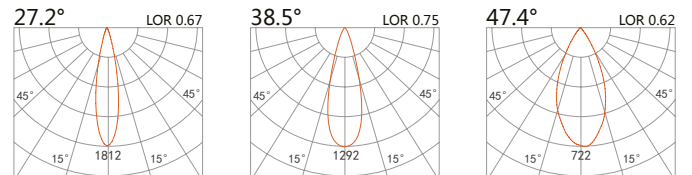

Surface Ceiling Downlight ATRIA

white grey black

224 137
LED Power **Colour Temp** **Luminous**
5W 2700/3000K 513lm
4000/5000K 513lm

LIGHT DISTRIBUTION

For 3000k

224 140
LED Power **Colour Temp** **Luminous**
8W 2700/3000K 754lm
4000/5000K 754lm

LIGHT DISTRIBUTION

For 3000k

224 141
LED Power **Colour Temp** **Luminous**
10.7W 2700/3000K 1261lm
4000/5000K 1261lm
6W_{CWD} 1800~3000K 518lm